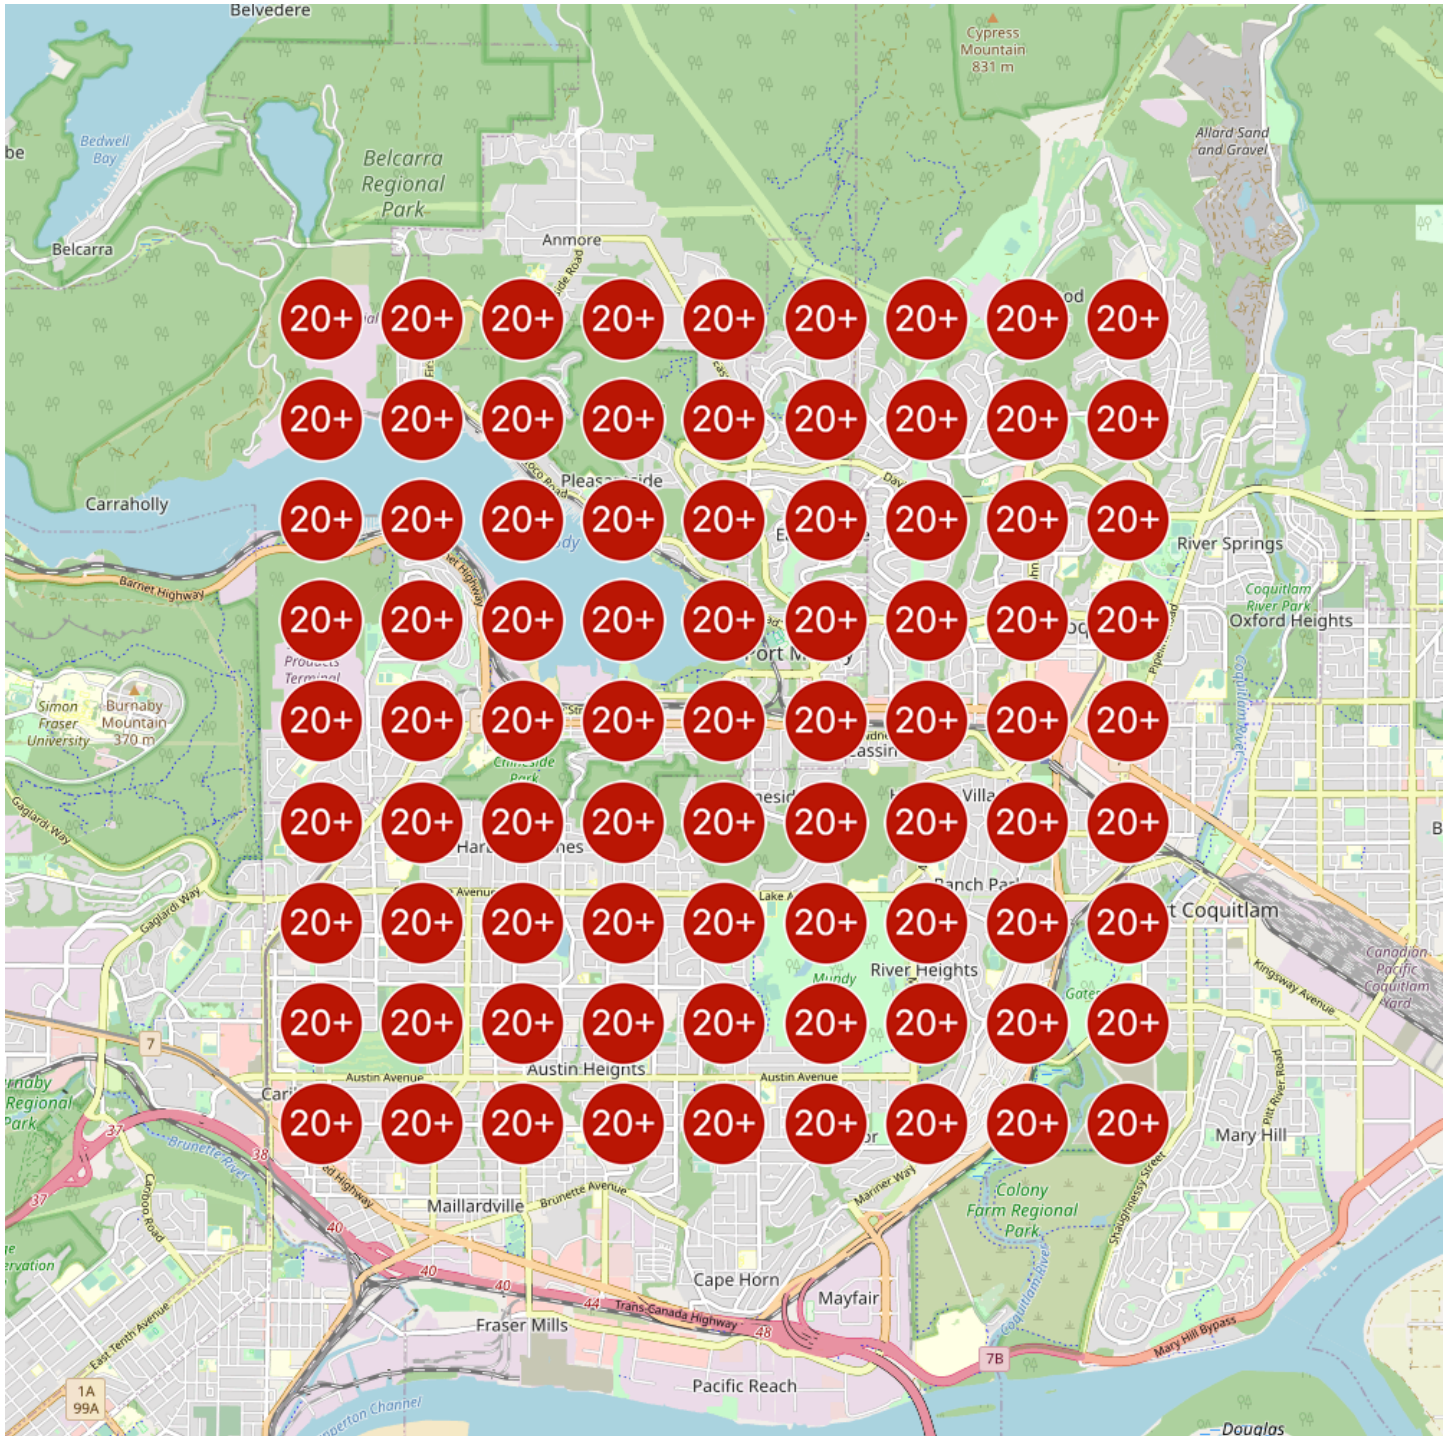

Map Scan Report

Searching "lash extensions coquitlam" for "Muse + Maven Lash + Beauty Studio"

Searched using a 9 x 9 grid with a 3.5km radius covering 49km²

The center point for this grid is [49.2768256, -122.8382463](#)

Search performed on April 16th, 2021, 11:33 PM

Map Scan Results

Business Results Comparison

ARP: Average Rank Position across data points where the business is found in the top 20 results.

ATRP: Average Total Rank Position across all data points data points searched.