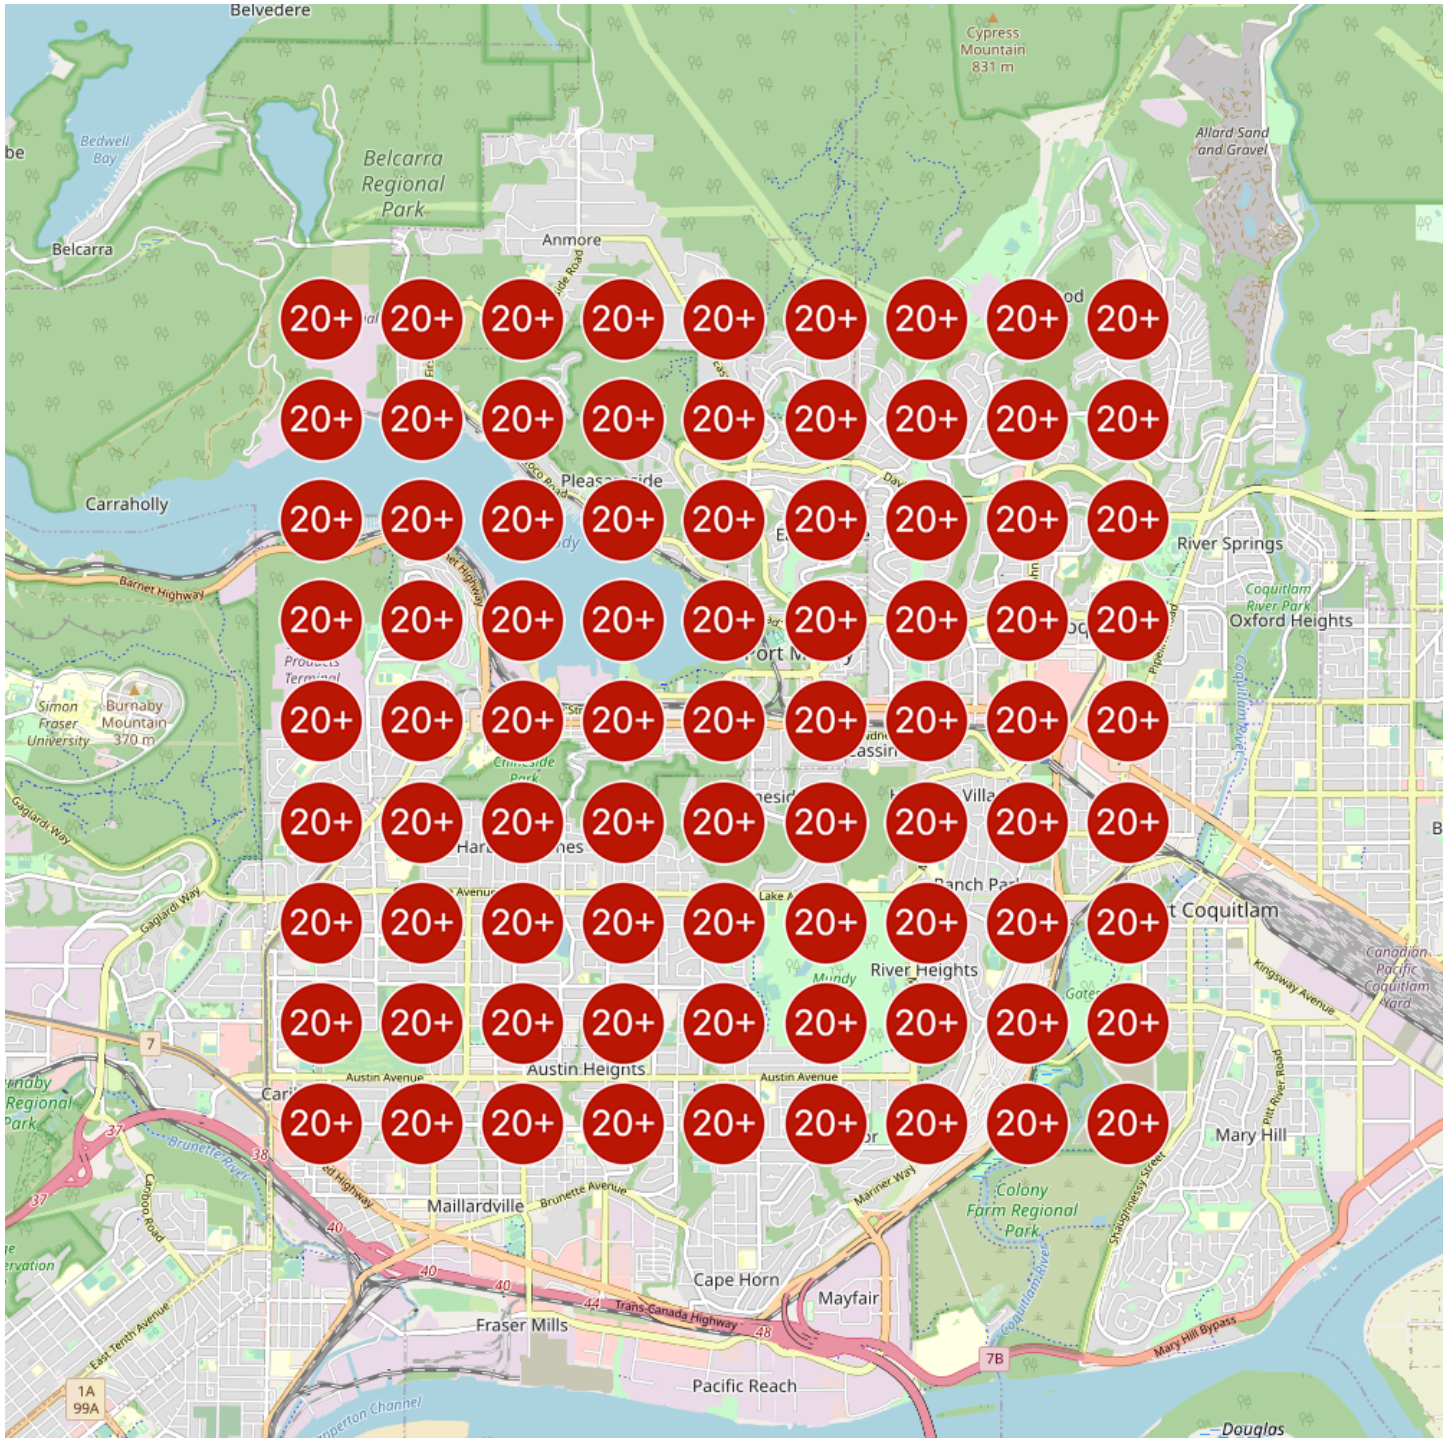

Map Scan Report

Searching "lash lift coquitlam" for "Muse + Maven Lash + Beauty Studio"

Searched using a 9 x 9 grid with a 3.5km radius covering 49km²

The center point for this grid is [49.2768256, -122.8382463](#)

Search performed on April 16th, 2021, 10:08 PM

Map Scan Results

Business Results Comparison

ARP: Average Rank Position across data points where the business is found in the top 20 results.

ATRP: Average Total Rank Position across all data points data points searched.