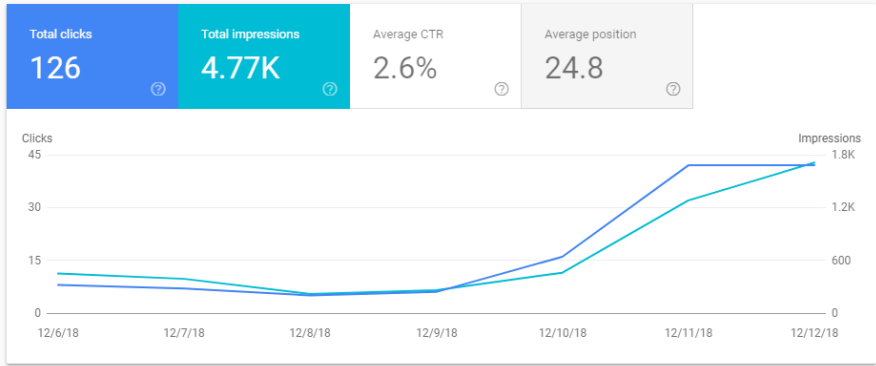

Performance

Search type: Web | Date: Last 7 days | + NEW

Last updated: 12/12/18

QUERIES	PAGES	COUNTRIES	DEVICES	SEARCH APPEARANCE
Query				Clicks Impressions
[redacted]				7 128
[redacted]				5 26
[redacted]				3 12
[redacted]				2 17
[redacted]				2 10
[redacted]				2 7
[redacted]				2 4
[redacted]				1 255
[redacted]				1 43
[redacted]				1 33